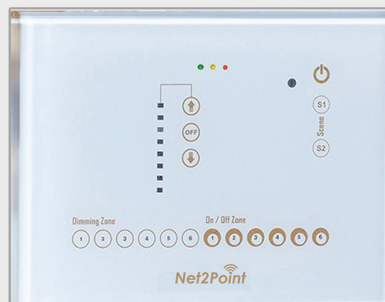

**Lighting
Automation**